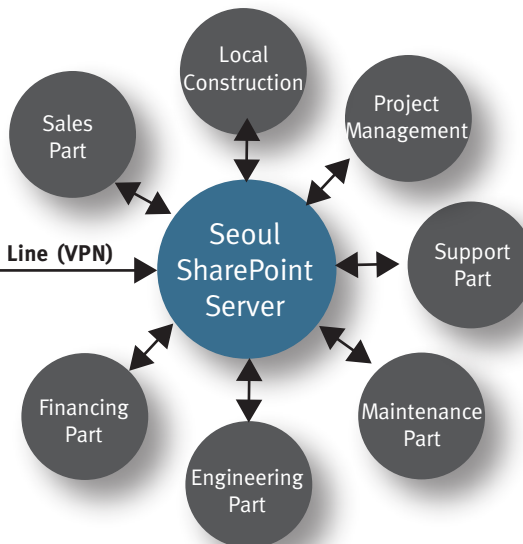

VITAL STATISTICS

Products:

- Synergy Replicator® for SharePoint

Customer:

Daelim Industrial Co., Ltd.

Industry:

Construction, Architecture & Engineering

Website:

<http://eng.daelim.co.kr>

Applications:

1. Project Management
2. Team Collaboration

Benefits:

- Reduced bandwidth
- Faster data transfer
- Time saving uploading documents