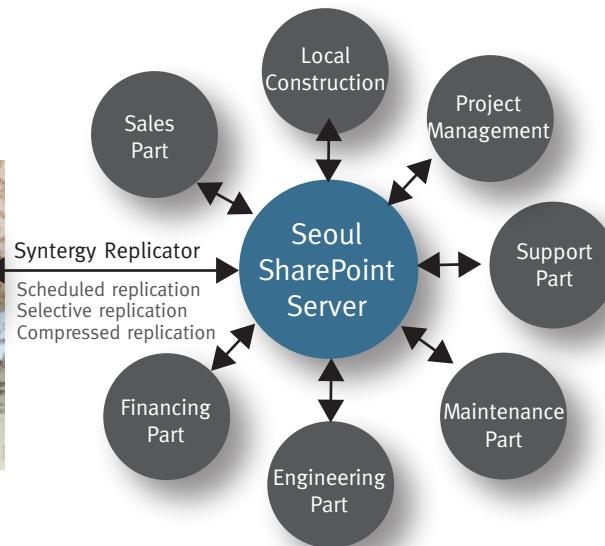

<http://eng.daelim.co.kr>

Applications:

1. Project Management
2. Team Collaboration

Benefits:

- Reduced bandwidth
- Faster data transfer
- Time saving uploading documents

THE SOLUTION

In order to address the painfully slow transfer of data across their VPN, **Daelim** added a MOSS server in Al Jubail at its team site. Then they decided to replicate data between Seoul and Al Jubail by using **Synergy Replicator for SharePoint**.

Daelim took advantage of several of Replicator's features for decreasing the load on bandwidth, including:

- Scheduled replication - scheduling replication during times when bandwidth is at its peak and demand is limited
- Selective replication - specifying the types of SharePoint actions and data that are transferred and to which locations
- Compressed replication – full data compression, including the ability to ship only the changed parts of a file utilizing Remote Differential Compression.